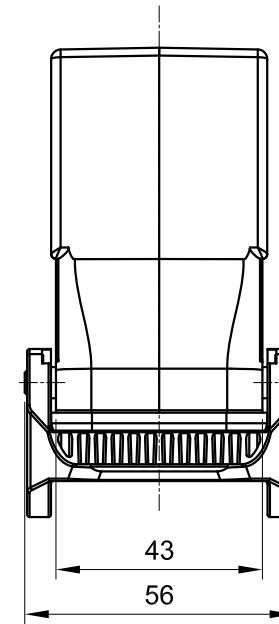

B

B

C

C

D

D

 All Dimensions in mm Original Size DIN A4	Date 2021-02-13	Drawing No. TC5319728	Rev. A00	Scale 1:1.5
	 InKonn® InKonn (Suzhou) Electric Technology Co.,Ltd.	Part No. 10 11 824 1424	Created by Shuxu Huang	Checked by Yiyi Luo
Type Name HB24-HCTC-DL-PG29				

1

2

3

4

5

6