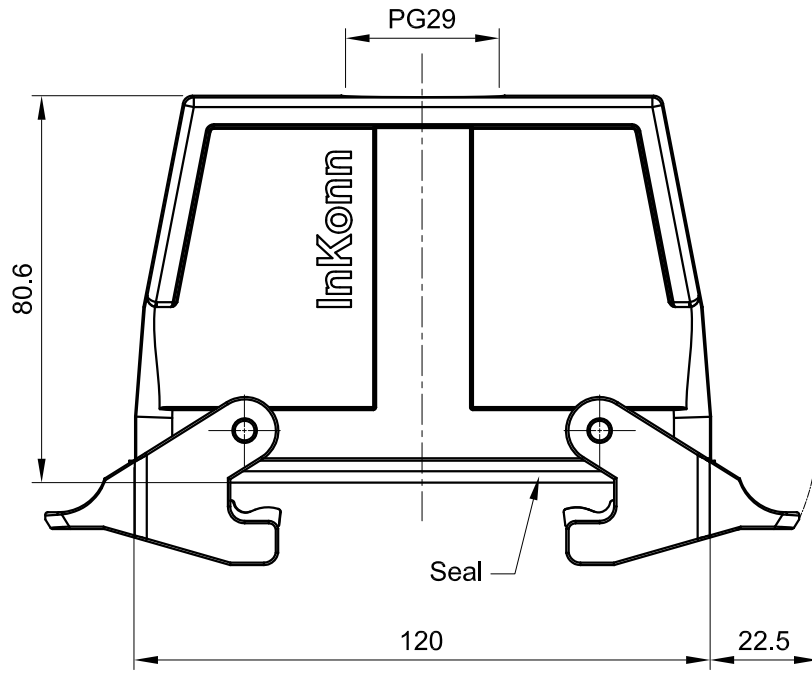

B

B

C

C

D

D

 All Dimensions in mm Original Size DIN A4	Date 2021-02-13	Drawing No. TC5319728	Rev. A00	Scale 1:1.5
	 InKonn® InKonn (Suzhou) Electric Technology Co.,Ltd.	Part No. 10 11 824 1424	Created by Shuxu Huang	Checked by Yiyi Luo
Type Name HB24-HCTC-DL-PG29				